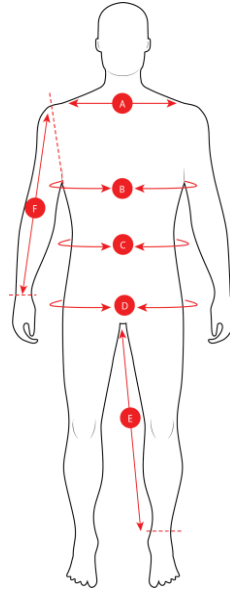

## SIZE CHART

BODY MEASUREMENTS IN INCHES		XS	S	M	L	XL
A	Across Shoulder Width	15 1/2	16 1/2	17 1/2	18 1/2	19 1/2
B	Chest	32-34	35-37	38-40	41-43	44-46
C	Waist	26-28	29-31	32-34	35-37	38-40
D	Hips	32-34	35-37	38-40	41-43	44-46
E	Inseam	30	30	30	30	30
F	Standard Sleeve Length	23	23 1/4	23 3/4	24 1/2	25

## GARMENT MEASUREMENTS

## KEY MEASUREMENTS

GARMENT MEASUREMENTS IN INCHES		XS	S	M	L	XL
A	Across Shoulder Width	21 1/4	22 3/4	24 1/4	25 3/4	27 1/4
B	Chest	46	49	52	55	58
C	Body Length	25 1/2	26 1/4	27	27 3/4	28 1/2
D	Sleeve Length	22 3/4	23 1/4	23 3/4	24 1/4	24 3/4