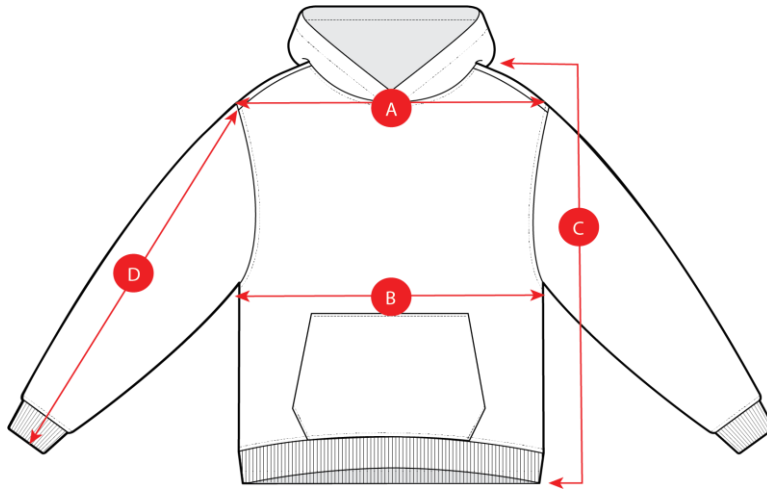

## SIZE CHART

BODY MEASUREMENTS IN INCHES		XS	S	M	L	XL
A	Across Shoulder Width	15 1/2	16 1/2	17 1/2	18 1/2	19 1/2
B	Chest	32-34	35-37	38-40	41-43	44-46
C	Waist	26-28	29-31	32-34	35-37	38-40
D	Hips	32-34	35-37	38-40	41-43	44-46
E	Inseam	30	30	30	30	30
F	Standard Sleeve Length	23	23 1/4	23 3/4	24 1/2	25

## KEY MEASUREMENTS

GARMENT MEASUREMENTS IN INCHES		XS	S	M	L	XL
A	Across Shoulder Width	21 1/4	22 3/4	24 1/4	25 3/4	27 1/4
B	Chest	46	49	52	55	58
C	Body Length	25 1/2	26 1/4	27	27 3/4	28 1/2
D	Sleeve Length	22 3/4	23 1/4	23 3/4	24 1/4	24 3/4