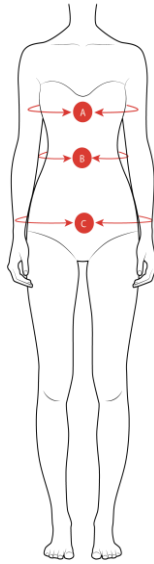

## SIZE CHART

BODY MEASUREMENTS IN INCHES		S	M	L
A	Bust	34-35	36-37	38-39
B	Waist	28-29	30-31	32-33
C	Hips	38-39	40-41	42-43

## GARMENT MEASUREMENTS

GARMENT MEASUREMENTS IN INCHES		S	M	L
A	Chest	42 1/2	43 1/2	44 1/2
B	Bottom Opening	37	38	39
C	Body Length	23	23 1/2	24 1/2
D	Sleeve Length	31	31 1/2	32 1/2