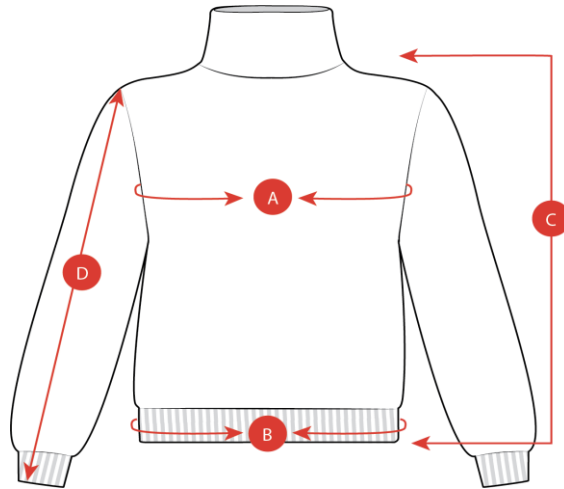

## SIZE CHART

BODY MEASUREMENTS IN INCHES		S	M	L
A	Bust	34-35	36-37	38-39
B	Waist	28-29	30-31	32-33
C	Hips	38-39	40-41	42-43

## GARMENT MEASUREMENTS

GARMENT MEASUREMENTS IN INCHES		S	M	L
A	Chest	42 1/2	43 1/2	44 1/2
B	Bottom Opening	37	38	39
C	Body Length	23	23 1/2	24 1/2
D	Sleeve Length	31	31 1/2	32 1/2